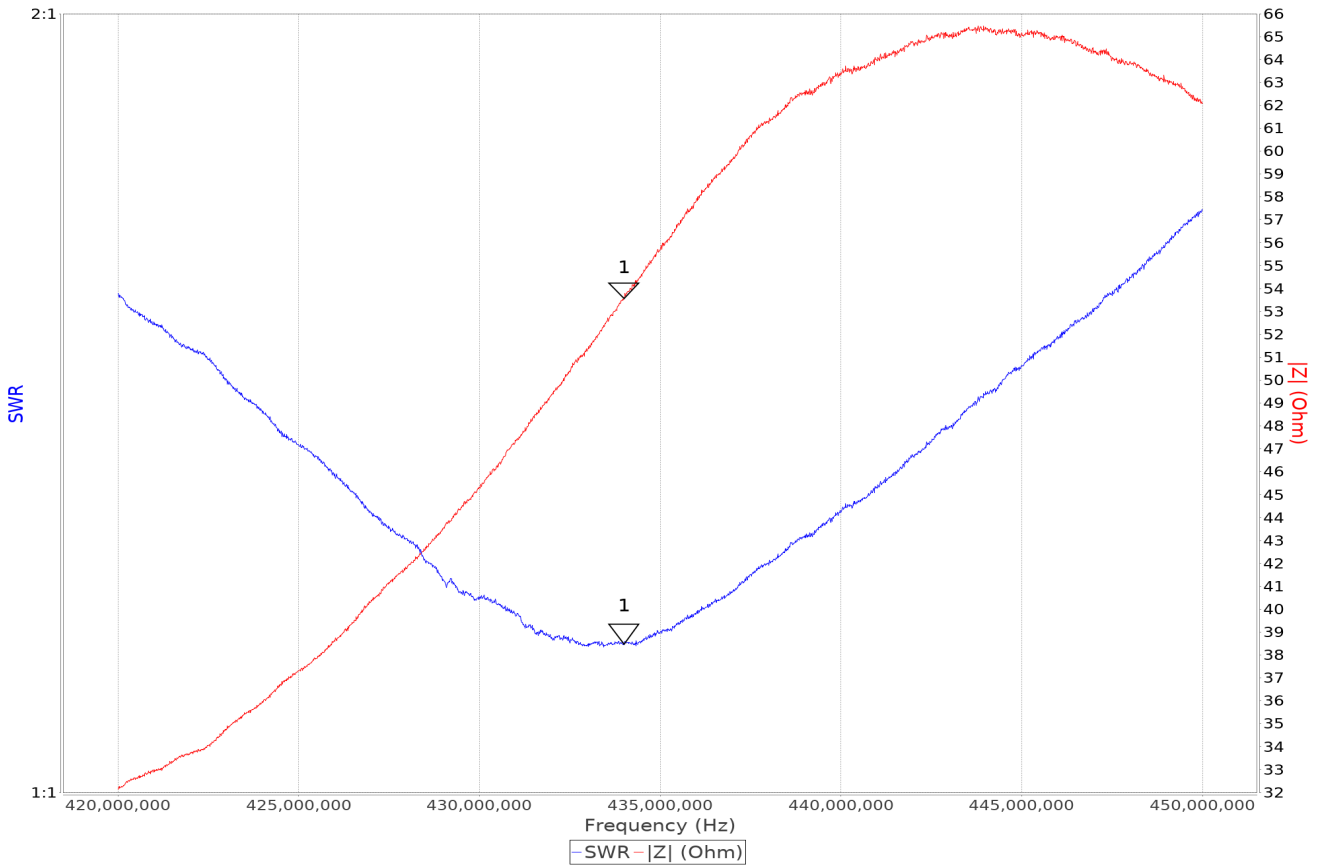

Stony_father

Marker	Freq. (Hz)	RL (dB)	RP (°)	Z ()	Rs ()	Xs ()	Theta	SWR
1	433,999,760	-23.61	58.42	53.6	53.2	6.0	6.4	1.14:1

Comment:

Date: 7/7/17 2:51 PM
 Mode: Reflection
 Analyser: miniVNA Tiny / mini radio solutions - miniVNA Tiny
 Scan
 Start: 420000000 / 420,000,000
 Stop: 449997888 / 449,997,888
 Samples: 2208
 Overscan: 1
 Calibration
 Samples: 10000
 Overscan: 0
 File: REFL_miniVNA Tiny.cal
 User: liknus
 Headline: Stony_father
 Port extension len: <not set>m
 Port extension vf: <not set>